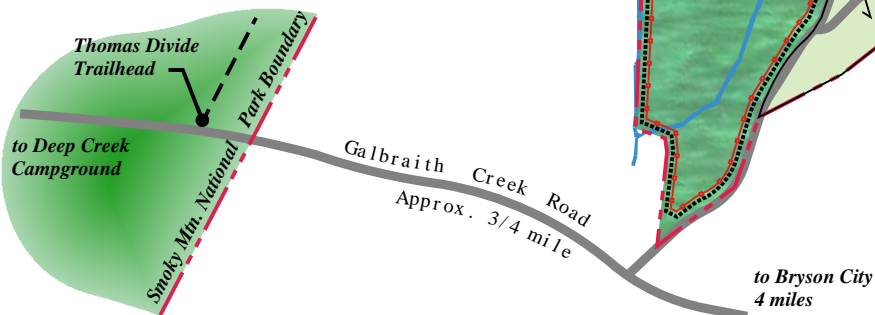

VIEW NW TO GREAT SMOKEY MTNS. NATIONAL PARK

APPROXIMATELY 1.5 MILES OF WALKING & RIDING TRAILS

BARN

TRAILER PARKING W/RV HOOK-UPS

COMMUNITY CENTER

BEAUTIFUL HORSE FACILITY WITH EXCELLENT PASTURE

The Settlement at Thomas Divide
 P. O. Box 965
 Bryson City, NC 28713
 (828) 788-3648
 www.Thomas Divide.com